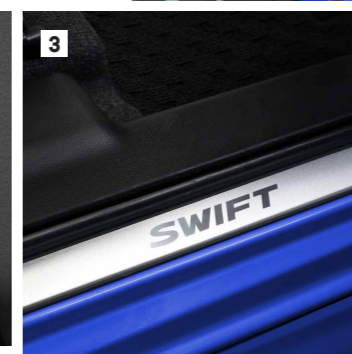

1. Barres de toit / Dakdragers
2. Eclairage intérieur LED / LED binnenverlichting
3. Protection de seuils de porte / Deurdrempelbescherming
4. Coque de rétroviseur noir / Zwart spiegelkapje

**CONFIGUREZ VOTRE VOITURE
AVEC ACCESSOIRES SUR
CONFIGUREER JOUW WAGEN MET
ACCESSOIRES OP
> WWW.SUZUKI.BE**